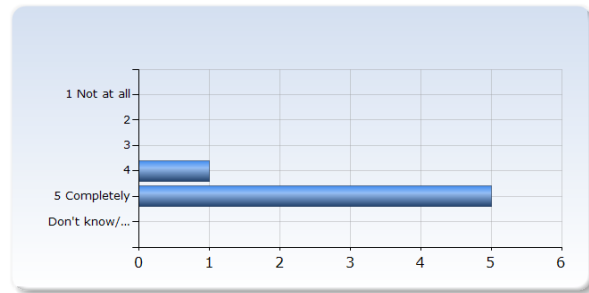

I could understand what was being taught	Number of Responses
1 Not at all	0 (0.0%)
2	0 (0.0%)
3	0 (0.0%)
4	1 (16.7%)
5 Completely	5 (83.3%)
Don't know/ Not relevant	0 (0.0%)
Total	6 (100.0%)