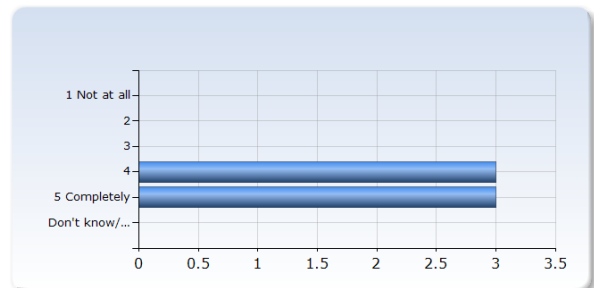

## Work load

Indicate how many hours per week on average you have spent on the course, including self-studies and scheduled study time

	Number of Responses
<5	0 (0.0%)
5-15	0 (0.0%)
15-25	1 (16.7%)
25-35	3 (50.0%)
35-45	1 (16.7%)
45-55	1 (16.7%)
>55	0 (0.0%)
Total	6 (100.0%)

## Clear aims

It was clear to me what I was expected to learn

	Number of Responses
1 Not at all	0 (0.0%)
2	0 (0.0%)
3	0 (0.0%)
4	3 (50.0%)
5 Completely	3 (50.0%)
Don't know/ Not relevant	0 (0.0%)
Total	6 (100.0%)