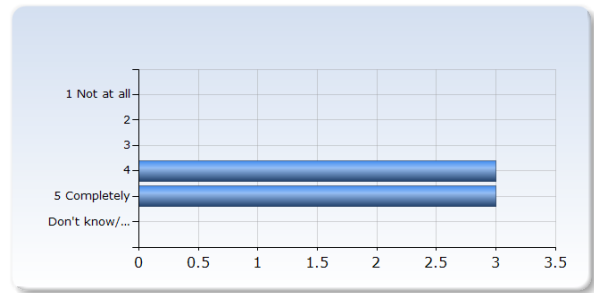

The course corresponded to my expectations	Number of Responses
1 Not at all	0 (0.0%)
2	0 (0.0%)
3	0 (0.0%)
4	3 (50.0%)
5 Completely	3 (50.0%)
Don't know/ Not relevant	0 (0.0%)
Total	6 (100.0%)