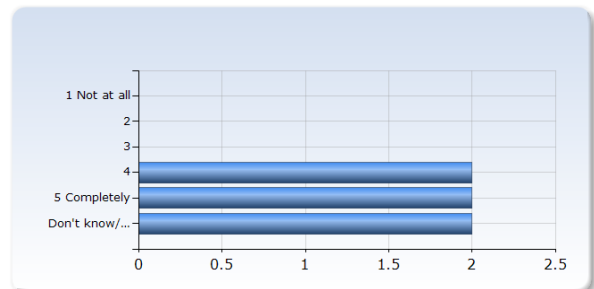

The examination tested how well I had achieved the learning outcomes

	Number of Responses
1 Not at all	0 (0.0%)
2	0 (0.0%)
3	0 (0.0%)
4	2 (33.3%)
5 Completely	2 (33.3%)
Don't know/ Not relevant	2 (33.3%)
Total	6 (100.0%)