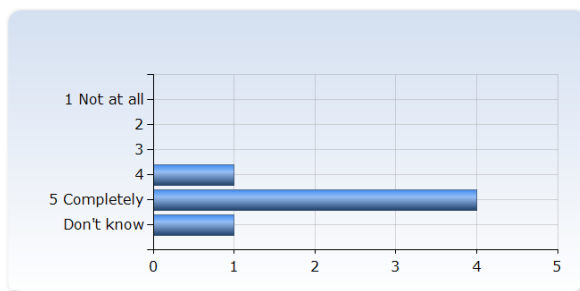

I took responsibility for my own learning in the course	Number of Responses
1 Not at all	0 (0.0%)
2	0 (0.0%)
3	0 (0.0%)
4	1 (16.7%)
5 Completely	4 (66.7%)
Don't know	1 (16.7%)
Total	6 (100.0%)