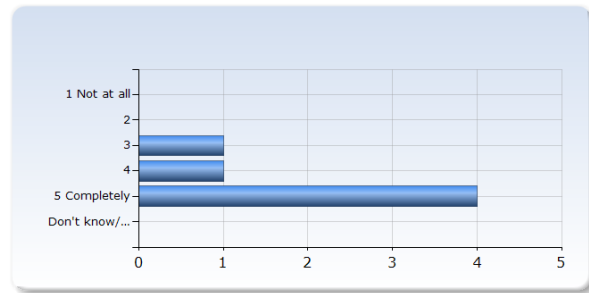

## Good teaching

The course prerequisites were sufficient to follow the course	Number of Responses
1 Not at all	0 (0.0%)
2	1 (16.7%)
3	1 (16.7%)
4	1 (16.7%)
5 Completely	3 (50.0%)
Don't know/ Not relevant	0 (0.0%)
Total	6 (100.0%)

I felt that the course was well structured	Number of Responses
1 Not at all	0 (0.0%)
2	0 (0.0%)
3	0 (0.0%)
4	2 (33.3%)
5 Completely	4 (66.7%)
Don't know/ Not relevant	0 (0.0%)
Total	6 (100.0%)

<b>I felt that the teachers have helped me to reach the learning outcomes</b>	<b>Number of Responses</b>
1 Not at all	0 (0.0%)
2	0 (0.0%)
3	1 (16.7%)
4	1 (16.7%)
5 Completely	4 (66.7%)
Don't know/ Not relevant	0 (0.0%)
Total	6 (100.0%)