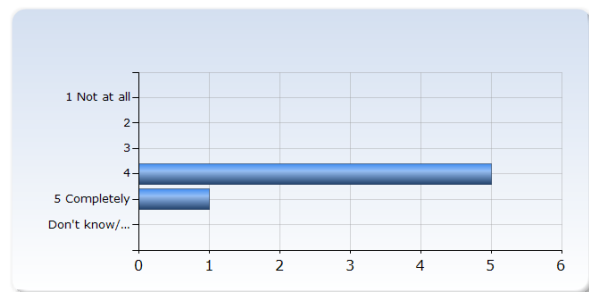

I was encouraged to reflect on my learning during the course	Number of Responses
1 Not at all	0 (0.0%)
2	0 (0.0%)
3	0 (0.0%)
4	5 (83.3%)
5 Completely	1 (16.7%)
Don't know/ Not relevant	0 (0.0%)
Total	6 (100.0%)