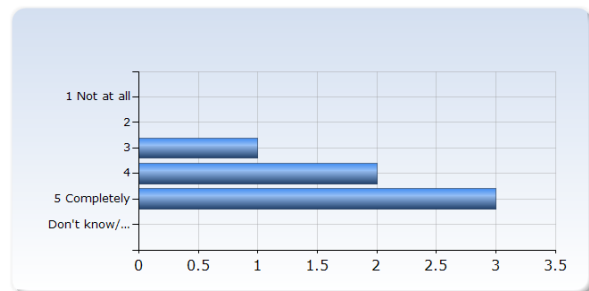

I have been able to find the information I felt I needed before and during the course	Number of Responses
1 Not at all	0 (0.0%)
2	0 (0.0%)
3	1 (16.7%)
4	2 (33.3%)
5 Completely	3 (50.0%)
Don't know/ Not relevant	0 (0.0%)
Total	6 (100.0%)