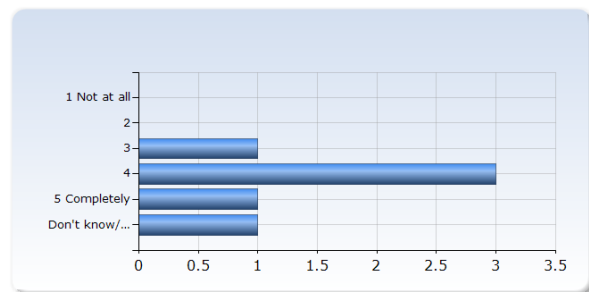

I have received constructive feedback on my performance	Number of Responses
1 Not at all	0 (0.0%)
2	0 (0.0%)
3	1 (16.7%)
4	3 (50.0%)
5 Completely	1 (16.7%)
Don't know/ Not relevant	1 (16.7%)
Total	6 (100.0%)