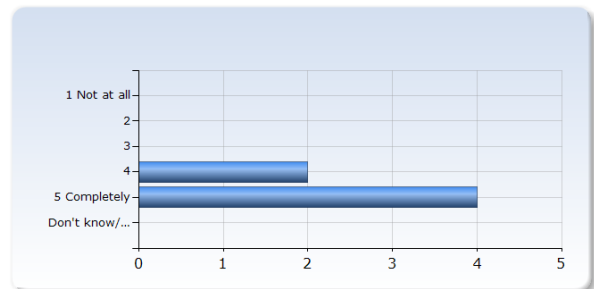

## Work load

Indicate how many hours per week on average you have spent on the course, including self-studies and scheduled study time

	Number of Responses
<5	0 (0.0%)
5-15	0 (0.0%)
15-25	1 (16.7%)
25-35	3 (50.0%)
35-45	1 (16.7%)
45-55	1 (16.7%)
>55	0 (0.0%)
Total	6 (100.0%)

## Clear aims

It was clear to me what I was expected to learn

	Number of Responses
1 Not at all	0 (0.0%)
2	0 (0.0%)
3	0 (0.0%)
4	3 (50.0%)
5 Completely	3 (50.0%)
Don't know/ Not relevant	0 (0.0%)
Total	6 (100.0%)

I felt that the course content and teaching methods were relevant to the learning outcomes

	Number of Responses
1 Not at all	0 (0.0%)
2	0 (0.0%)
3	0 (0.0%)
4	2 (33.3%)
5 Completely	4 (66.7%)
Don't know/ Not relevant	0 (0.0%)
Total	6 (100.0%)