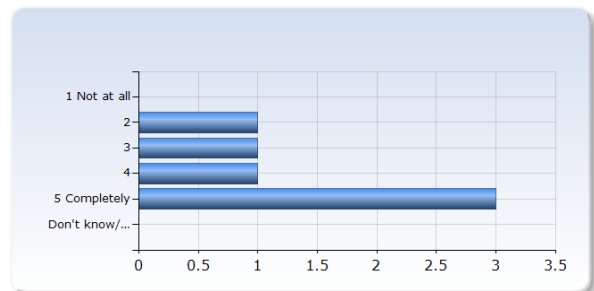

Good teaching

The course prerequisites were sufficient to follow the course	Number of Responses
1 Not at all	0 (0.0%)
2	1 (16.7%)
3	1 (16.7%)
4	1 (16.7%)
5 Completely	3 (50.0%)
Don't know/ Not relevant	0 (0.0%)
Total	6 (100.0%)