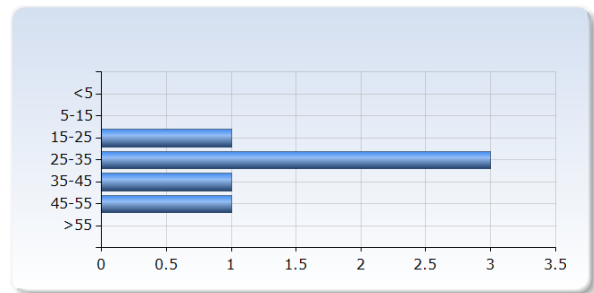

### Student contribution

I am satisfied with my own effort in the course	Number of Responses
1 Not at all	0 (0.0%)
2	0 (0.0%)
3	0 (0.0%)
4	1 (16.7%)
5 Completely	5 (83.3%)
Don't know	0 (0.0%)
Total	6 (100.0%)

I took responsibility for my own learning in the course	Number of Responses
1 Not at all	0 (0.0%)
2	0 (0.0%)
3	0 (0.0%)
4	1 (16.7%)
5 Completely	4 (66.7%)
Don't know	1 (16.7%)
Total	6 (100.0%)

## Work load

Indicate how many hours per week on average you have spent on the course, including self-studies and scheduled study time

	Number of Responses
<5	0 (0.0%)
5-15	0 (0.0%)
15-25	1 (16.7%)
25-35	3 (50.0%)
35-45	1 (16.7%)
45-55	1 (16.7%)
>55	0 (0.0%)
Total	6 (100.0%)