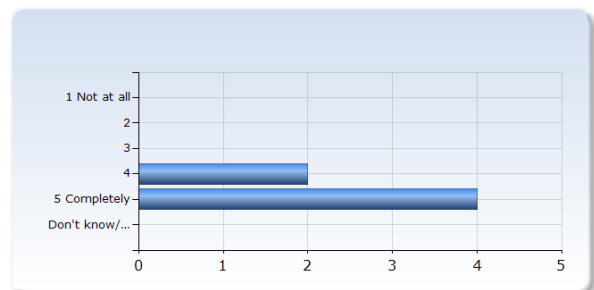

I felt that the course was well structured	Number of Responses
1 Not at all	0 (0.0%)
2	0 (0.0%)
3	0 (0.0%)
4	2 (33.3%)
5 Completely	4 (66.7%)
Don't know/ Not relevant	0 (0.0%)
Total	6 (100.0%)