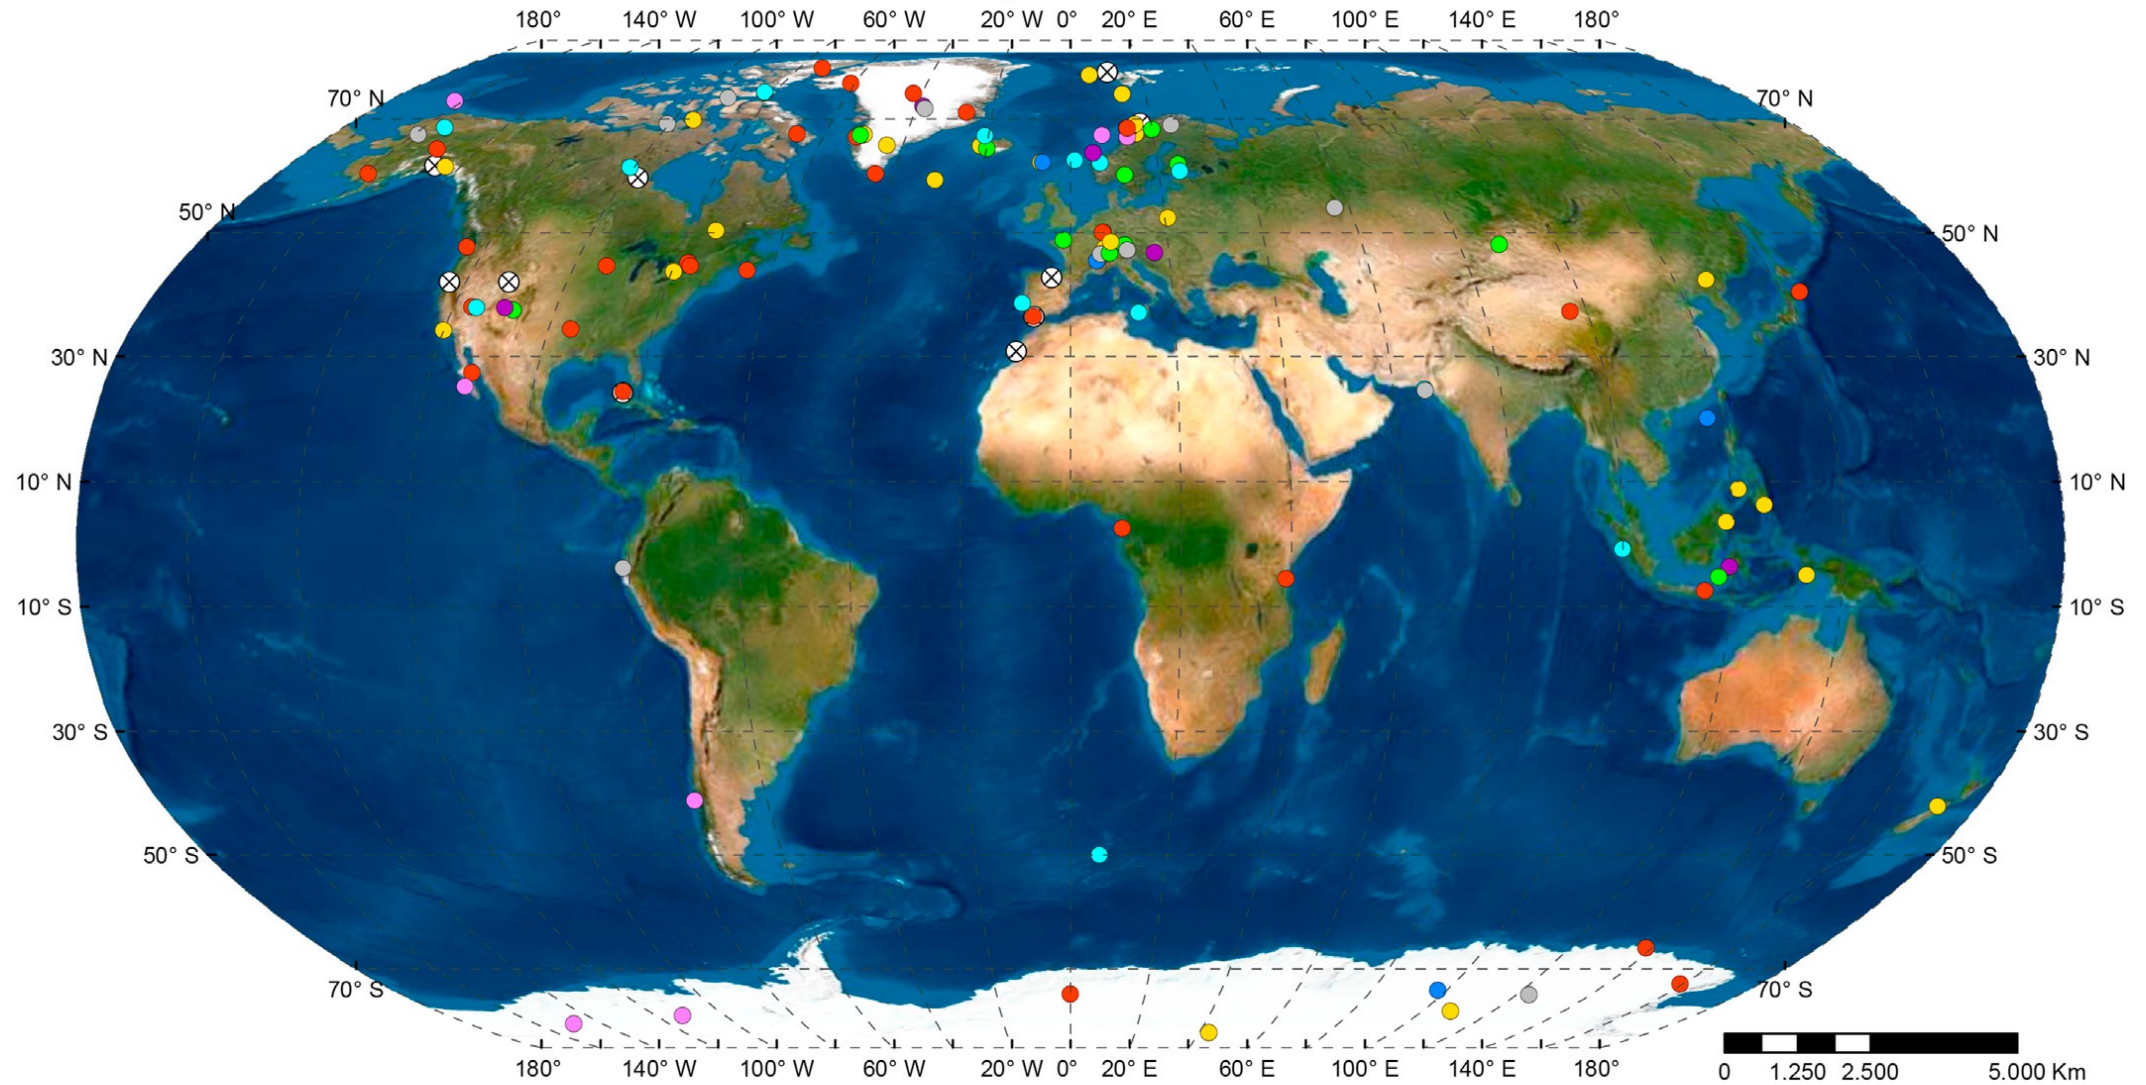

Proxy records

Oscillation length (yr)

- | | | |
|--------------------------|--------------------------|---------------------|
| ● 50 - 100 (11 records) | ● 401 - 500 (13 records) | ⊗ None (10 records) |
| ● 101 - 200 (31 records) | ● 501 - 600 (5 records) | |
| ● 201 - 300 (27 records) | ● 601 - 800 (7 records) | |
| ● 301 - 400 (11 records) | ● 801 - 1000 (5 records) | |