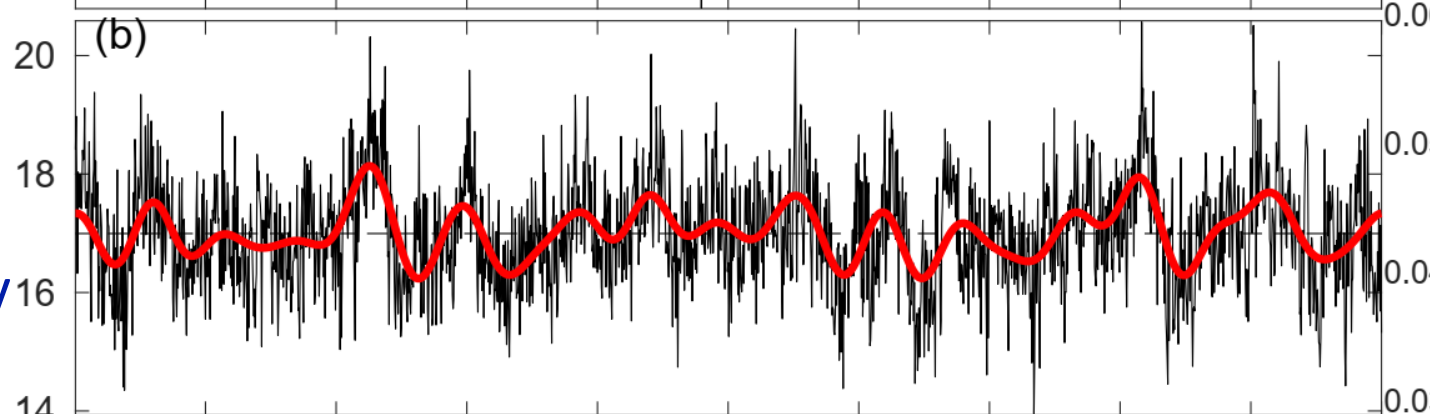

Maximum AMOC

Power spectrum

PI- 280 ppmv

PD- 400 ppmv

560 ppmv