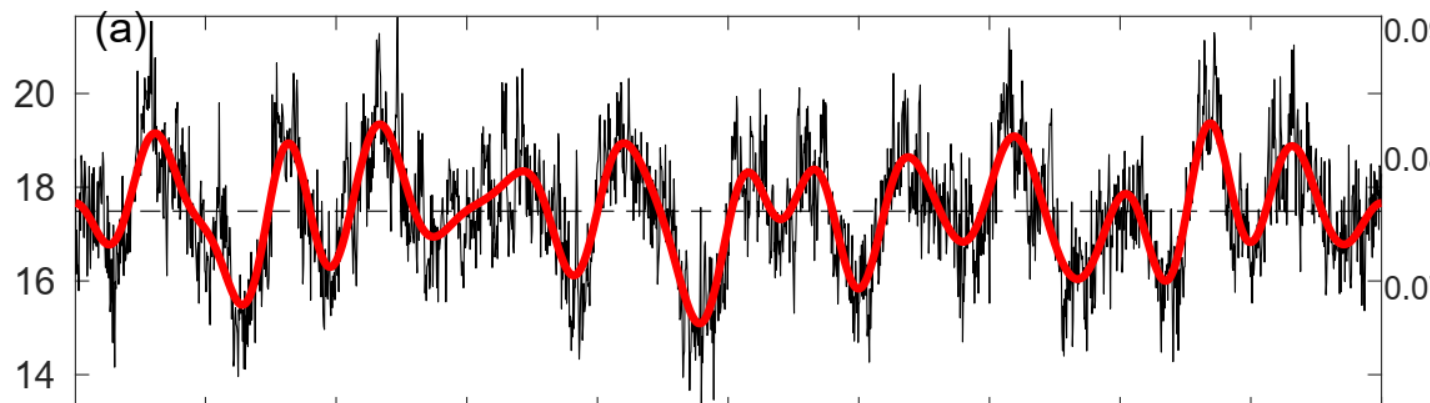

Maximum AMOC

Power spectrum

PI- 280 ppmv

PD- 400 ppmv

560 ppmv